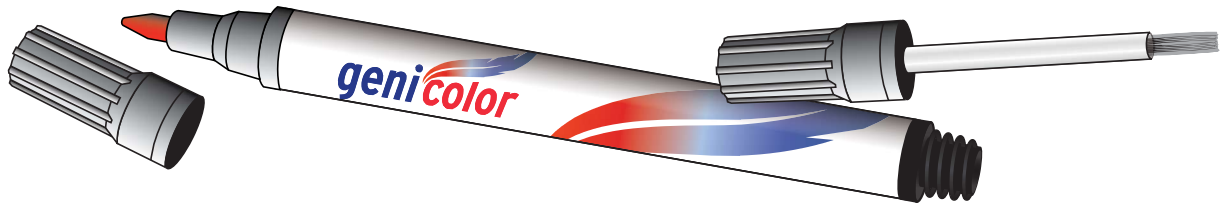

2 RESERVOIR TOUCH-UP PEN

UNIQUE PRODUCT FOR BODYSHOPS AND PARTS/ACCESSORIES STORES

This product is a touch-up paint pen that has two reservoirs with an applicator adapted to each one of them. One reservoir is already filled with clear coat and the other one is ready to receive the paint of your choice. The kit enables the production of a personalized touch-up pen.